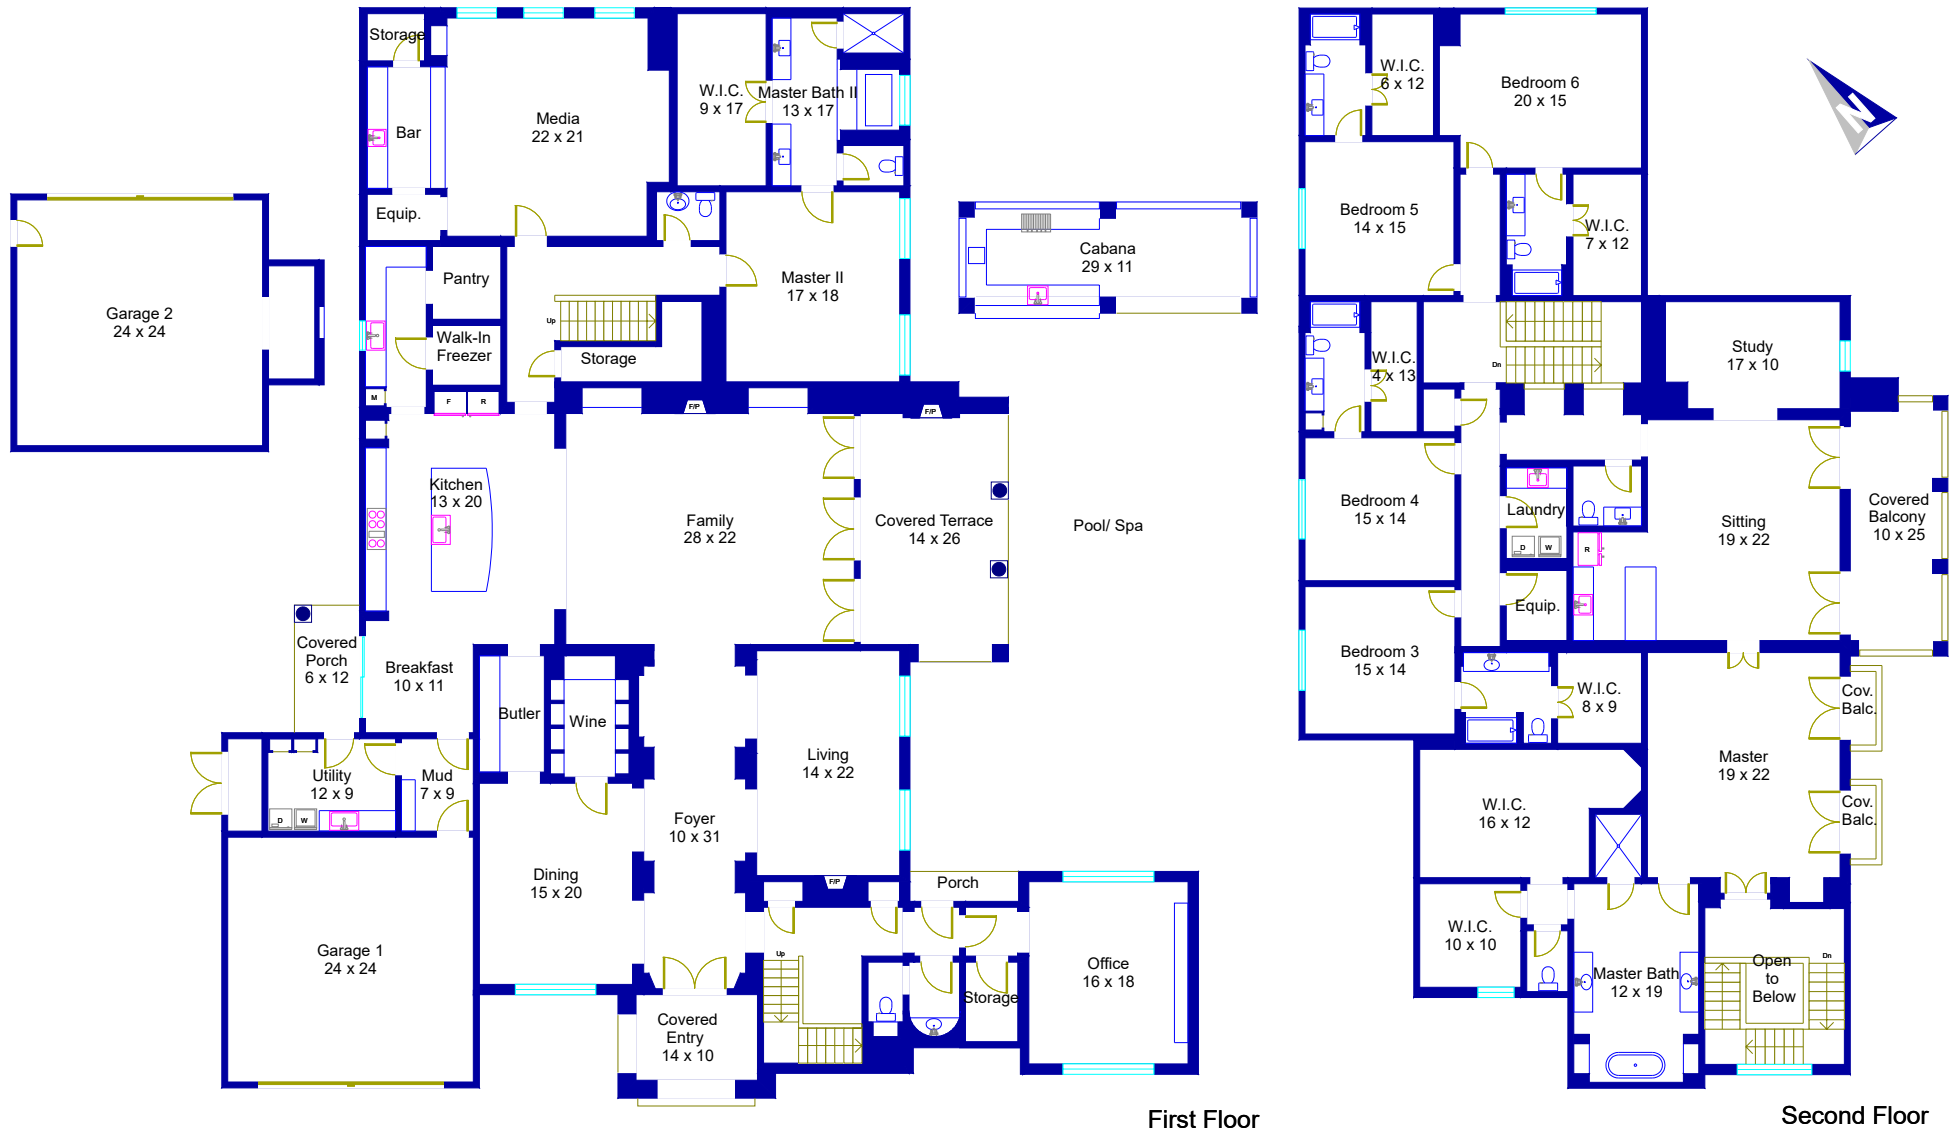

3001 Toro Ring Street Austin, Texas

© Floor Plan Graphics LLC 2018. This floor plan is an artistic rendering only. All dimensions are approximate. Floor Plan Graphics LLC and Moreland Properties make no representation or warranty as to this rendering's accuracy and no measurements or dimensions should be relied upon without independent verification. This floor plan and its respective square footage materials remain the property of Floor Plan Graphics LLC.